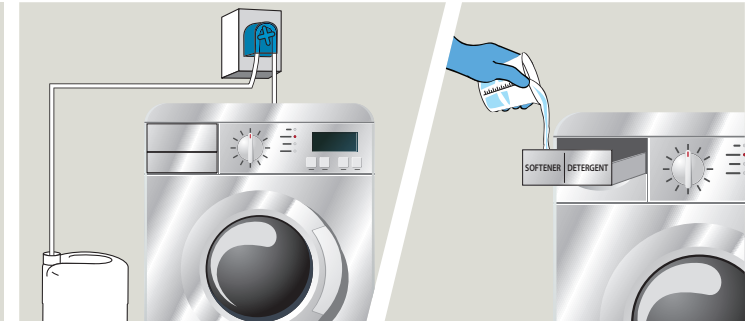

Product Usage Guide

Professional

BP059-10

Dilution Rates per 1KG of Dry Wash
Soil Level
Normal Soiling 6-9mls

1 Use appropriate PPE as indicated in safety data sheet.

2 Connect to an automatic dosing system. Dispense at 6-9ml per 1kg of dry washing. Product can be added into the machine dispenser draw separate to main detergent if automatic dosing system not available.

3 Make sure laundry detergent is connected or added to the machine. Jangro recommends using product in conjunction with Jangro Laundry Liquid BP053. The two products work synergistically to enhance the appearance, texture and fragrance of the fabric.